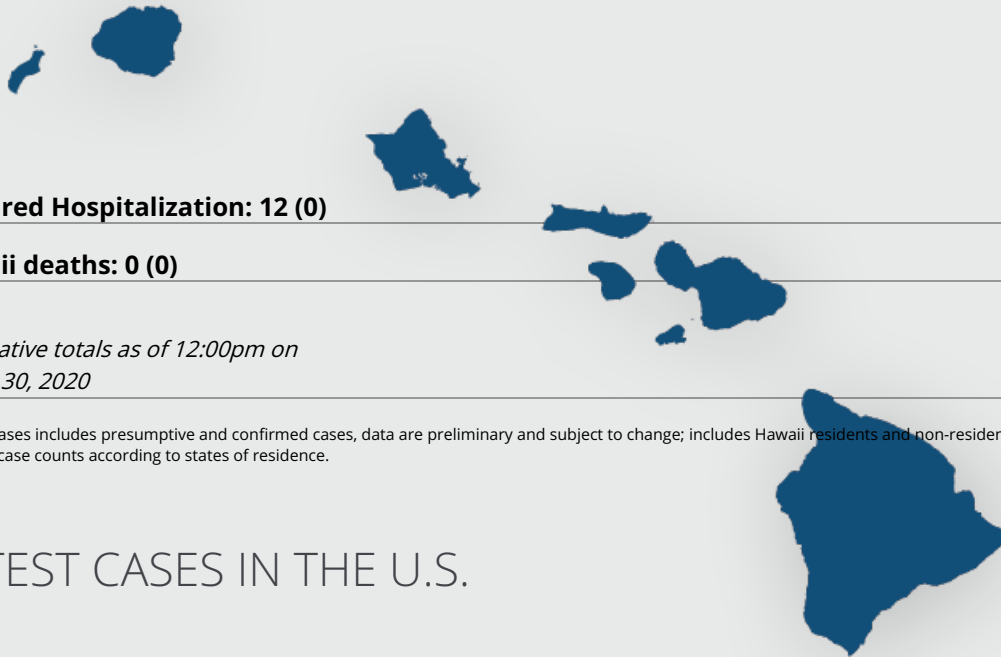

## LATEST CASES IN HAWAII [MORE DETAILS](#)

**Total cases: 204 (29 new)**

---

Hawai'i County: 15 (3)

---

Honolulu County: 139 (16)

---

Kaua'i County: 12 (0)

---

Maui County: 25 (5)

---

Pending: 11 (5) | HI residents diagnosed outside of HI: 2 (0)

---

**Required Hospitalization: 12 (0)**

---

**Hawaii deaths: 0 (0)**

## LATEST CASES IN THE U.S.

**Total cases: 140,904 (18,251 new)**

---

**Total deaths: 2,405 (293 new)**

*Cumulative totals as of 12:00pm on  
March 30, 2020*

WHAT YOU SHOULD KNOW

WHAT YOU CAN DO

TRAVEL INFORMATION

## LATEST UPDATES

There have been 204 cases of COVID-19 identified in Hawaii. Of those cases, 6% have required hospitalization, and over 80% were residents returning from other areas. There have been no deaths. [MORE](#)